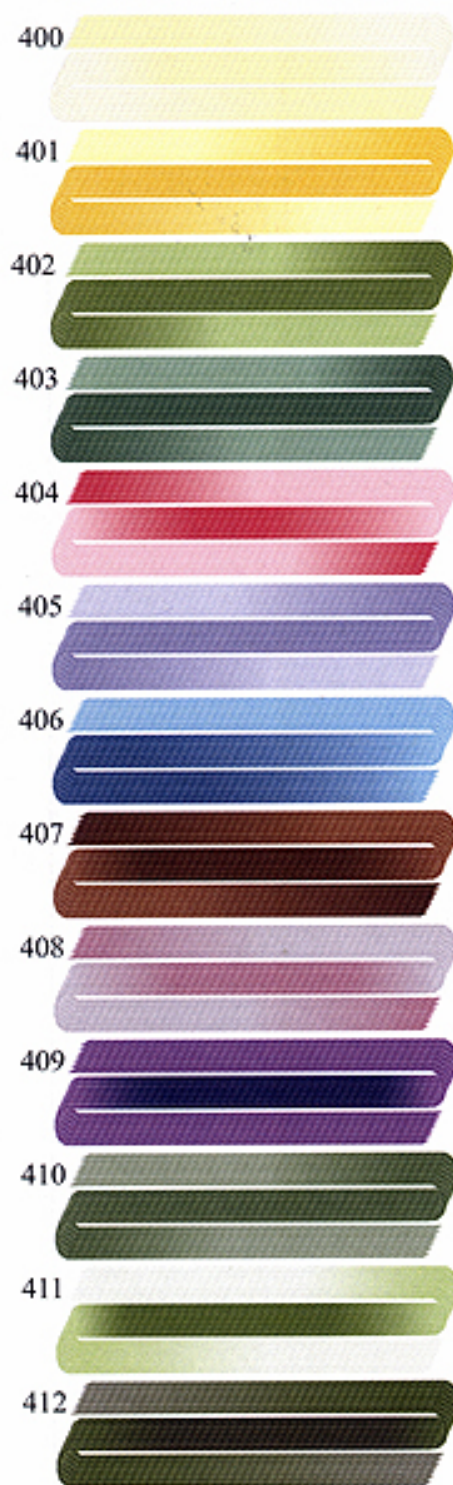

100% Rayon Embroidery Threads

Due to limitations of print media, colors are represented as accurately as possible but are not intended to be exact. Actual thread colors vary depending on dye-lot, thread weight, and lighting conditions.

### 300 Series Overdyed Colors

### 400 Series Shaded Colors

### 200 Series Solid Colors

Distributed by JDR Brazilian Elegance  
(701) 874-2430 ©2007 EdMar Co.