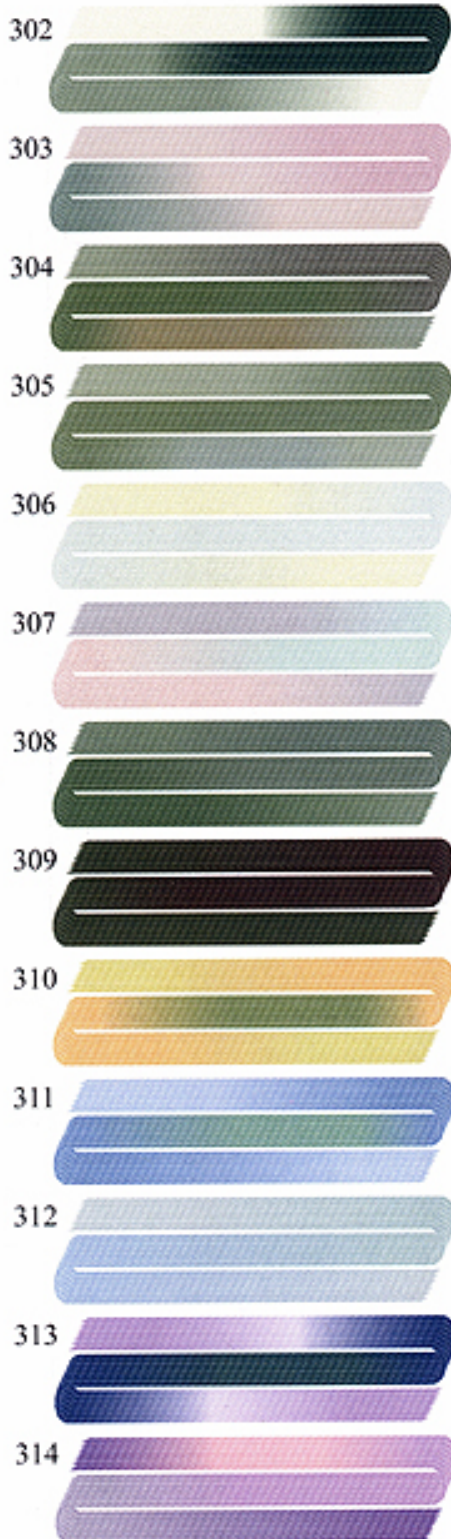

100% Rayon Embroidery Threads

Due to limitations of print media, colors are represented as accurately as possible but are not intended to be exact. Actual thread colors vary depending on dye-lot, thread weight, and lighting conditions.

### 300 Series Overdyed Colors

### 400 Series Shaded Colors

### 200 Series Solid Colors

Distributed by JDR Brazilian Elegance  
(701) 874-2430 ©2007 EdMar Co.