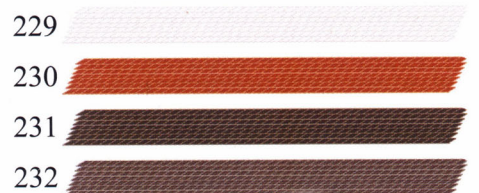

100% Rayon Embroidery Threads

300 Series Overdyed Colors

Due to limitations of print media, colors are represented as accurately as possible but are not intended to be exact. Actual thread colors vary depending on dye-lot, thread weight, and lighting conditions.

On-Line Catalog: www.edmar-co.com

400 Series Shaded Colors

200 Series Solid Colors

Distributed by JDR Brazilian Elegance (701) 874-2430 ©2007 EdMar Co.