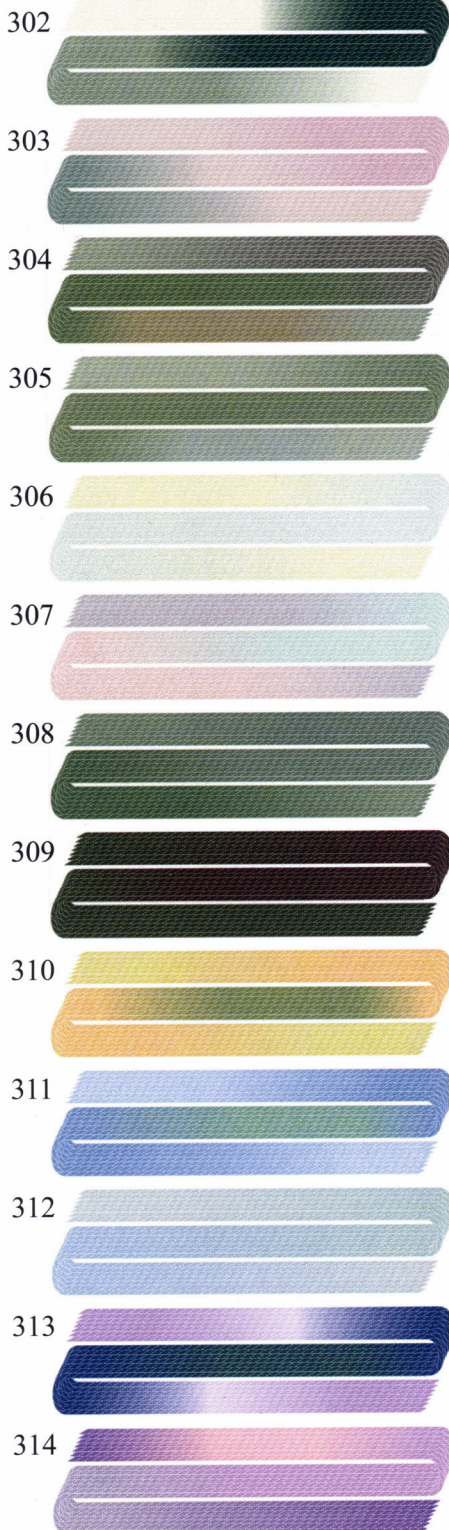

100% Rayon Embroidery Threads

300 Series Overdyed Colors

Due to limitations of print media, colors are represented as accurately as possible but are not intended to be exact. Actual thread colors vary depending on dye-lot, thread weight, and lighting conditions.

On-Line Catalog: www.edmar-co.com

400 Series Shaded Colors

200 Series Solid Colors

Distributed by JDR Brazilian Elegance (701) 874-2430 ©2007 EdMar Co.