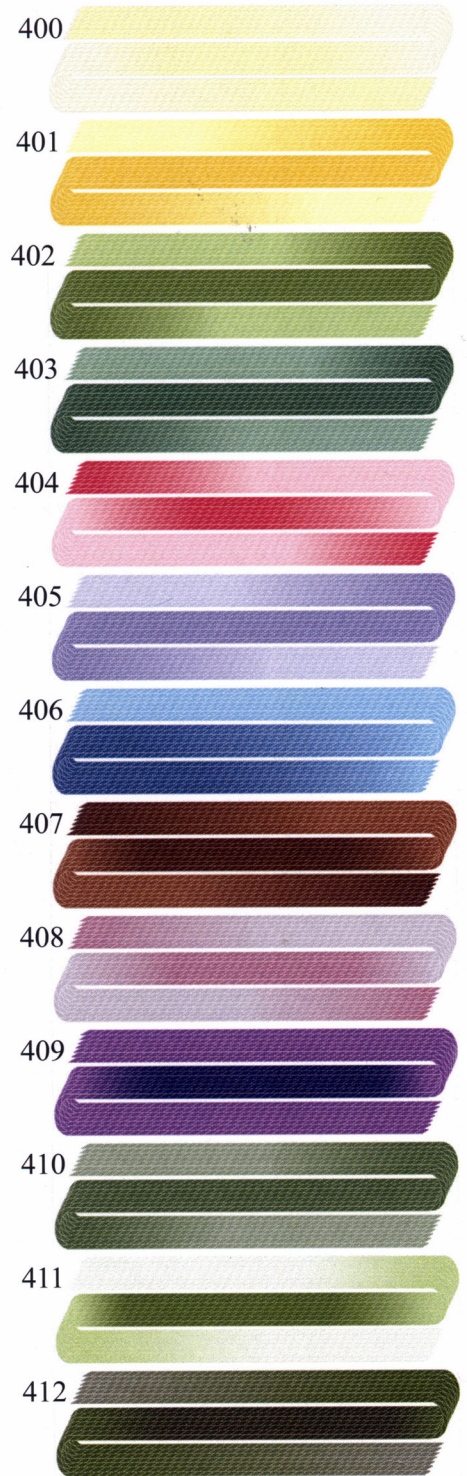

100% Rayon Embroidery Threads

300 Series Overdyed Colors

Due to limitations of print media, colors are represented as accurately as possible but are not intended to be exact. Actual thread colors vary depending on dye-lot, thread weight, and lighting conditions.

On-Line Catalog: www.edmar-co.com

400 Series Shaded Colors

200 Series Solid Colors

Distributed by JDR Brazilian Elegance (701) 874-2430 ©2007 EdMar Co.