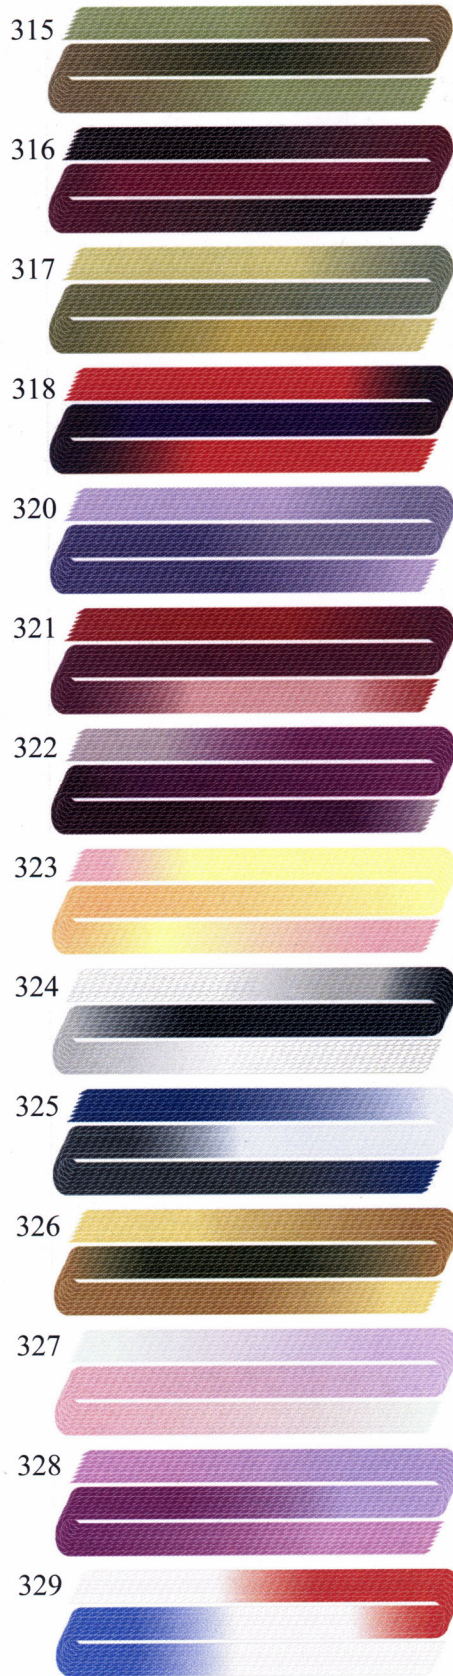

100% Rayon Embroidery Threads

300 Series Overdyed Colors

Due to limitations of print media, colors are represented as accurately as possible but are not intended to be exact. Actual thread colors vary depending on dye-lot, thread weight, and lighting conditions.

On-Line Catalog: www.edmar-co.com

400 Series Shaded Colors

200 Series Solid Colors

Distributed by JDR Brazilian Elegance (701) 874-2430 ©2007 EdMar Co.